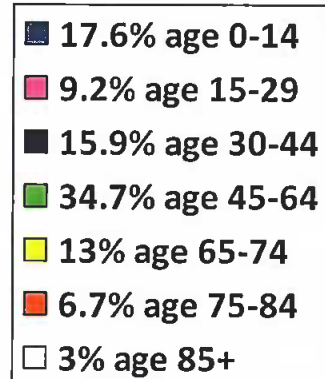

EWHURST PARISH : PEOPLE PROFILE

In 2009 the population of Ewhurst was 1,064 and the pie chart below illustrates the age groups making up that total. Over a third of residents are between 45 and 64 years old and there are 477 households within the Parish.

Population 2009

- 20 new homes were built in Ewhurst between 2001-2008, 7 more are planned
- In 2009 the average household income in Ewhurst was £34,511 per annum
- In 2006-2007 there were 124 children of school age living in Ewhurst
- In 2008 81.8% of pupils living in Ewhurst achieved 5 or more GCSEs (A*-C grade)
- There were 787 adults living in Ewhurst in 2009 and 572 of those had internet connection